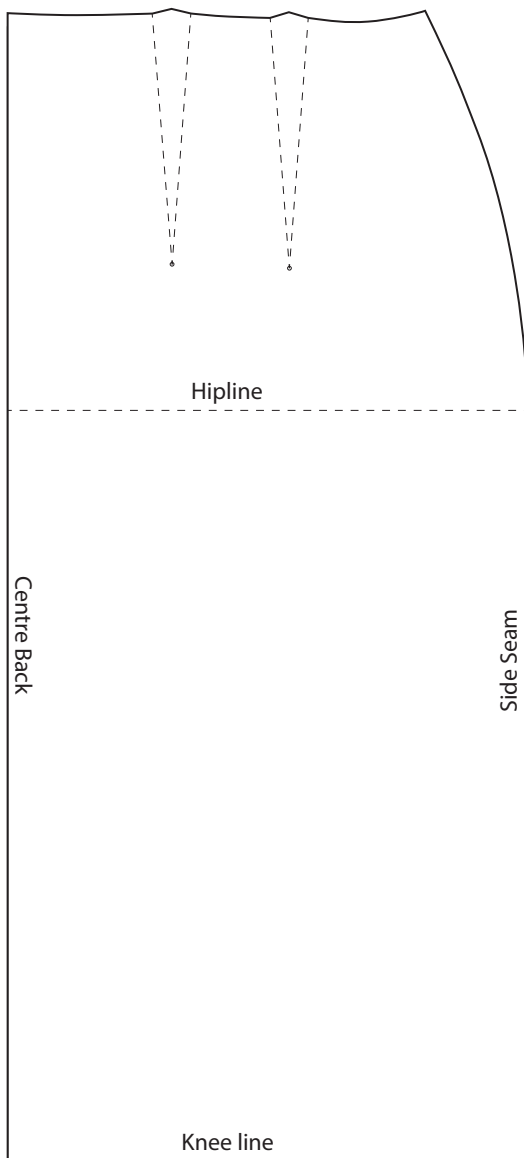

Sew Me Something

Quarter Scale Bodice Sleeve and Skirt blocks - SMS size 14

Sew Me Something

Quarter Scale Bodice Sleeve and Skirt blocks - SMS size 14