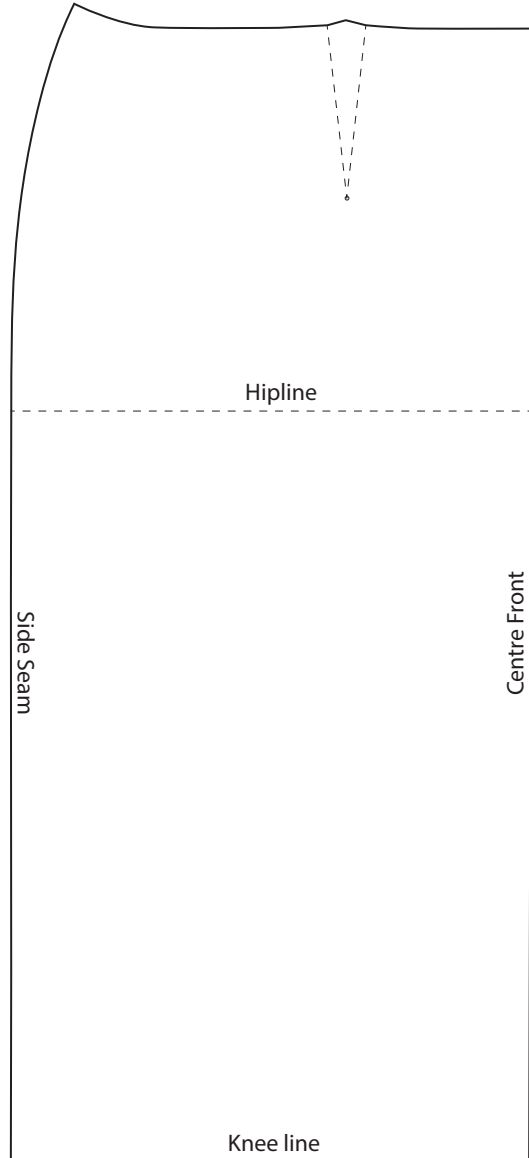

Sew Me Something

Quarter Scale Bodice Sleeve and Skirt blocks - SMS size 14

Sew Me Something

Quarter Scale Bodice Sleeve and Skirt blocks - SMS size 14