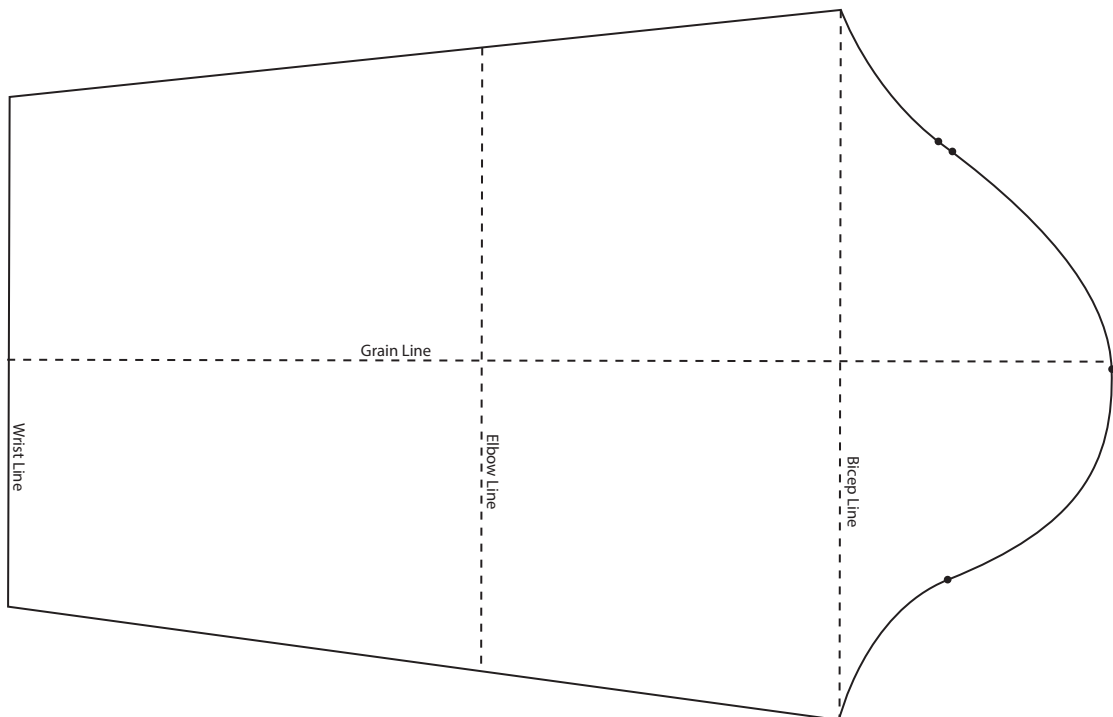

Sew Me Something

Quarter Scale Bodice Sleeve and Skirt blocks - SMS size 14

Sew Me Something

Quarter Scale Bodice Sleeve and Skirt blocks - SMS size 14